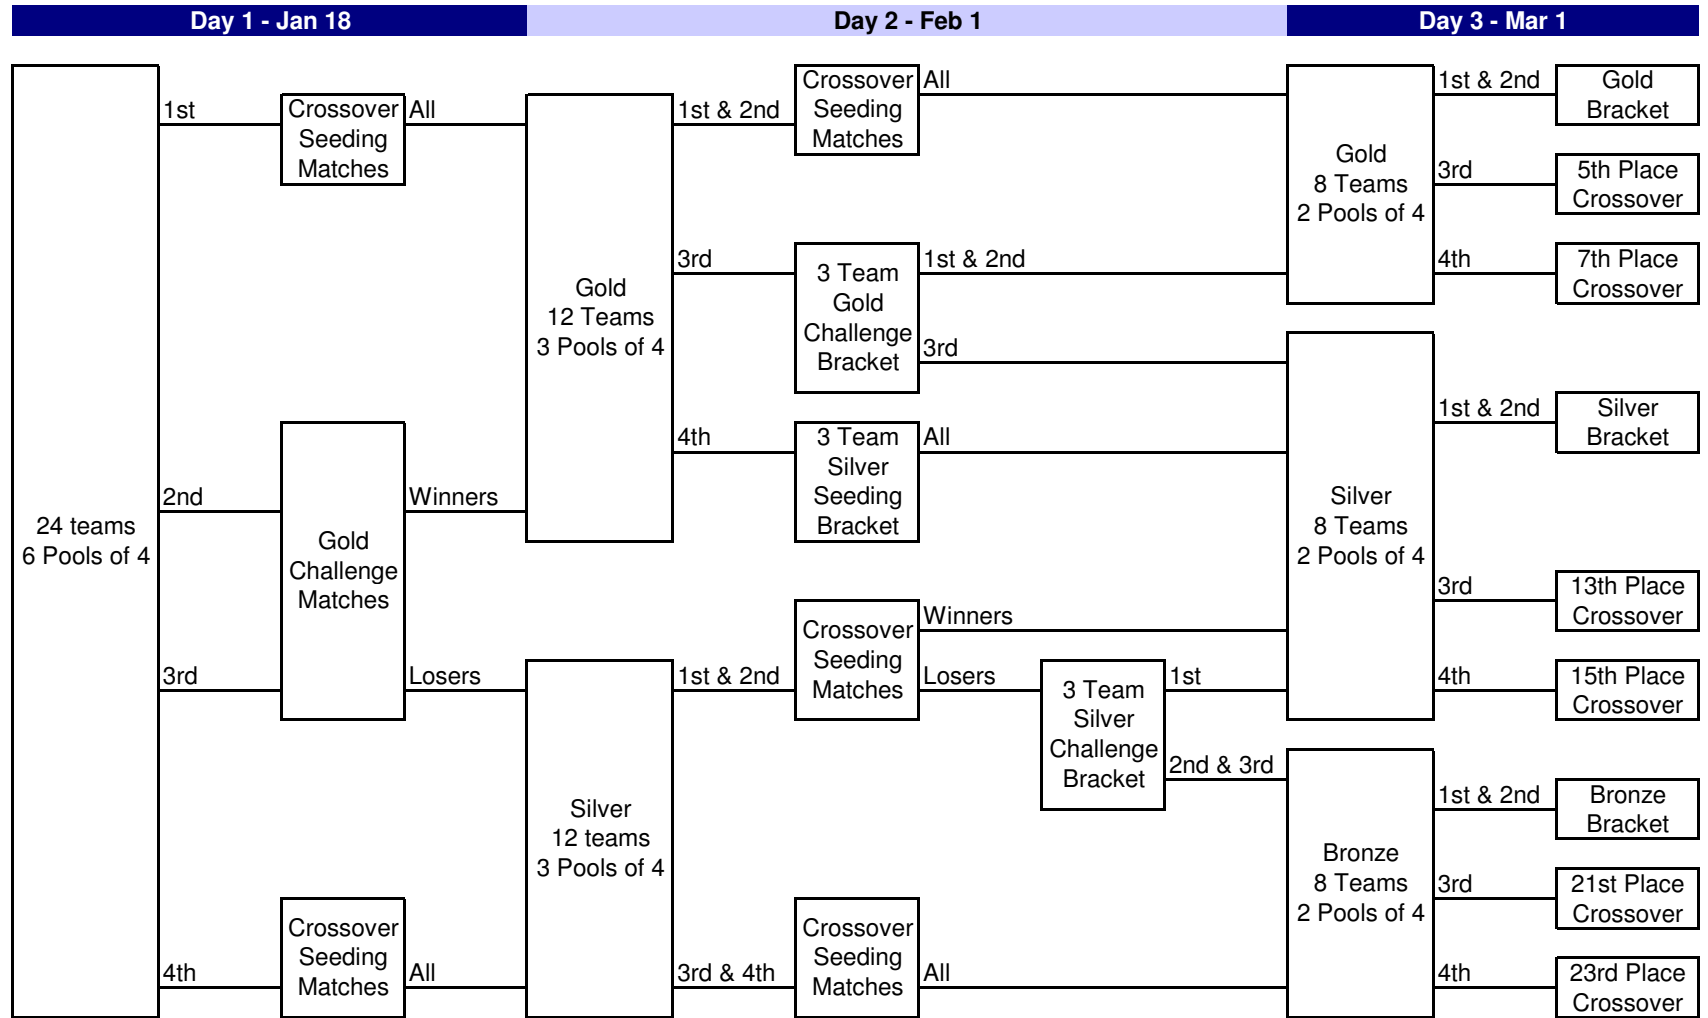

THE TABS BELOW WILL SHOW THE FULL PLAY SCHEDULE

Tie-Breakers for Advancing to Play-Offs:

Standard Badger Region tie breakers will be used.

Any questions prior to the tournament date, please contact:

Tony Larocca - WI PoWer Tournament Director

Cell Phone: 608-217-6531

Website = www.wisconsinpower.net

Email = tony.pedgewi@gmail.com

G16 Badger Tour Flow Chart

G16 Badger Tour Format

Day 1 - Pools

Preliminary seeds

Pool A	Pool B	Pool C	Pool D	Pool E	Pool F
#1	#2	#3	#4	#5	#6
#12	#11	#10	#9	#8	#7
#13	#14	#15	#16	#17	#18
#24	#23	#22	#21	#20	#19

Day 2 - Pools

Pool AA	Pool BB	Pool CC	Pool DD	Pool EE	Pool FF
W - 1X1	W - 1X2	W - 1X3	L - 1X7	L - 1X8	L - 1X9
L - 1X3	L - 1X1	L - 1X2	L - 1X12	L - 1X10	L - 1X11
W - 1X10	W - 1X11	W - 1X12	W - 1X6	W - 1X5	W - 1X4
W - 1X9	W - 1X7	W - 1X8	L - 1X4	L - 1X6	L - 1X5